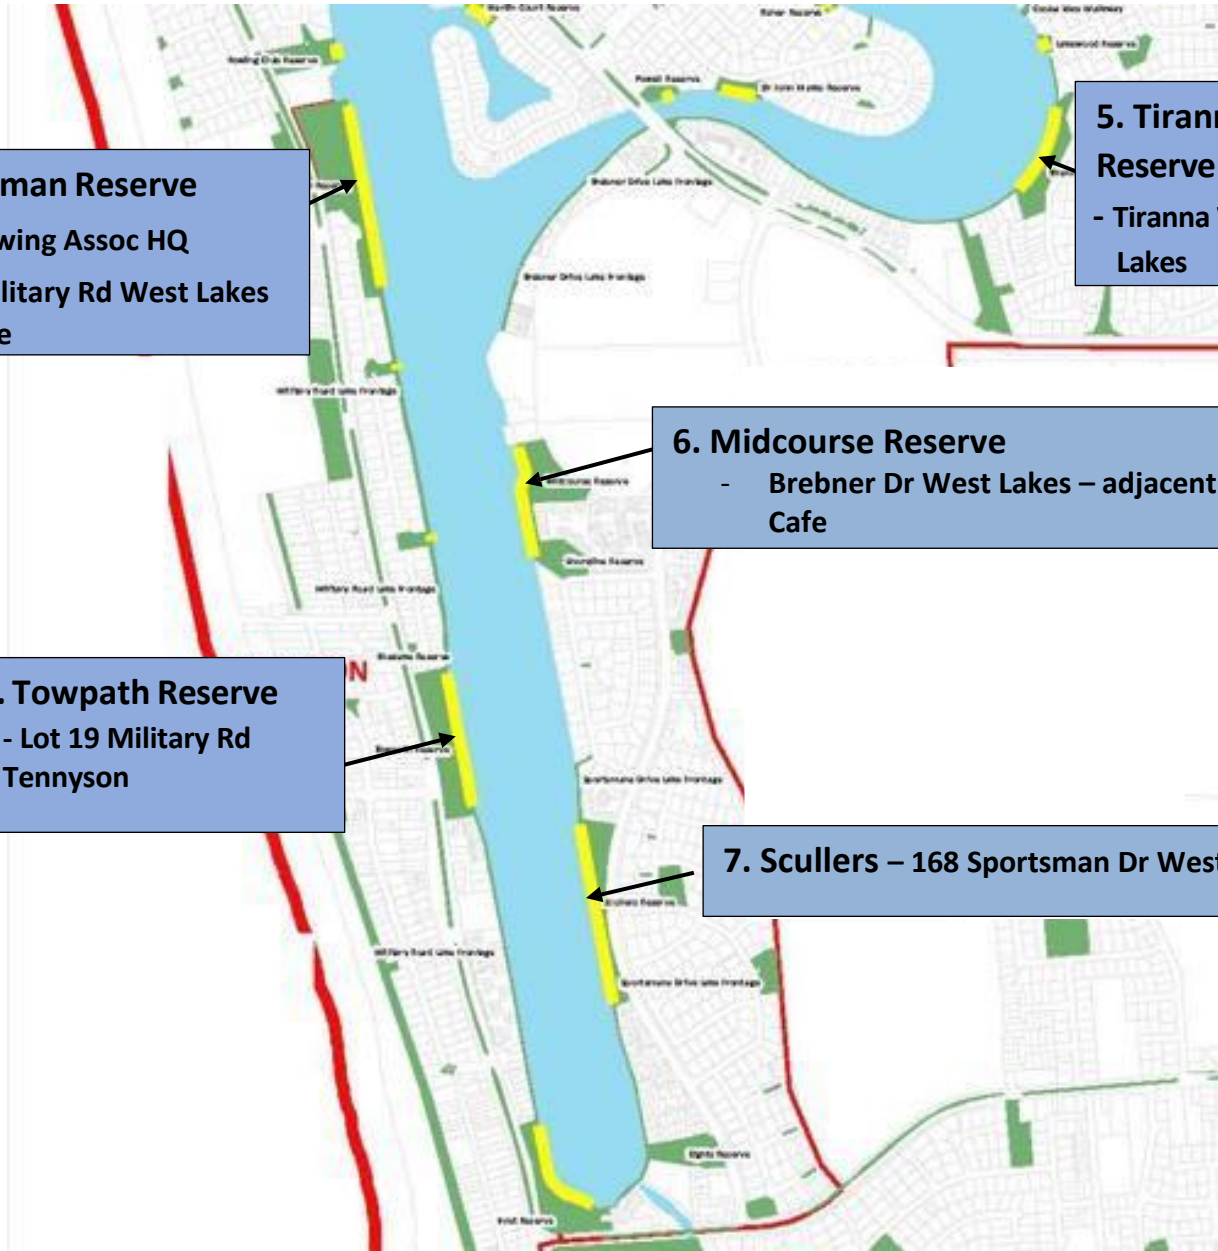

Emergency Points Around West Lakes – Delfin Island

1. Aquatic Reserve

14. Dotterel Reserve – adj Lot 4 Dotterel Dr West Lakes Shore

13. Neighbourhood Reserve South –
Bartley Tce opposite Bartley Tavern

12. Heysen Reserve – steps
- Lot 157 Heysen Cres West Lakes Shore

11. Anthea Reserve
- Lot 13 Corcoran Dr West Lakes

10. Newcombe Reserve
- Lot 247 Newcombe Ave West
Lakes Shore

2. Mariners Reserve
– Lot 46 Mariners Cres West
Lakes

3. Lakeview Reserve – steps
– Lot 66 Lochside Drive West Lakes

4. Corcoran Reserve
– Lot 102 Corcoran Dr West Lakes

9. Oarsman Reserve
- SA Rowing Assoc HQ
- 100 Military Rd West
Lakes Shore

5. Tiranna Reserve
– Tiranna Way West
Lakes

Emergency Points Around West Lakes – Ramsay